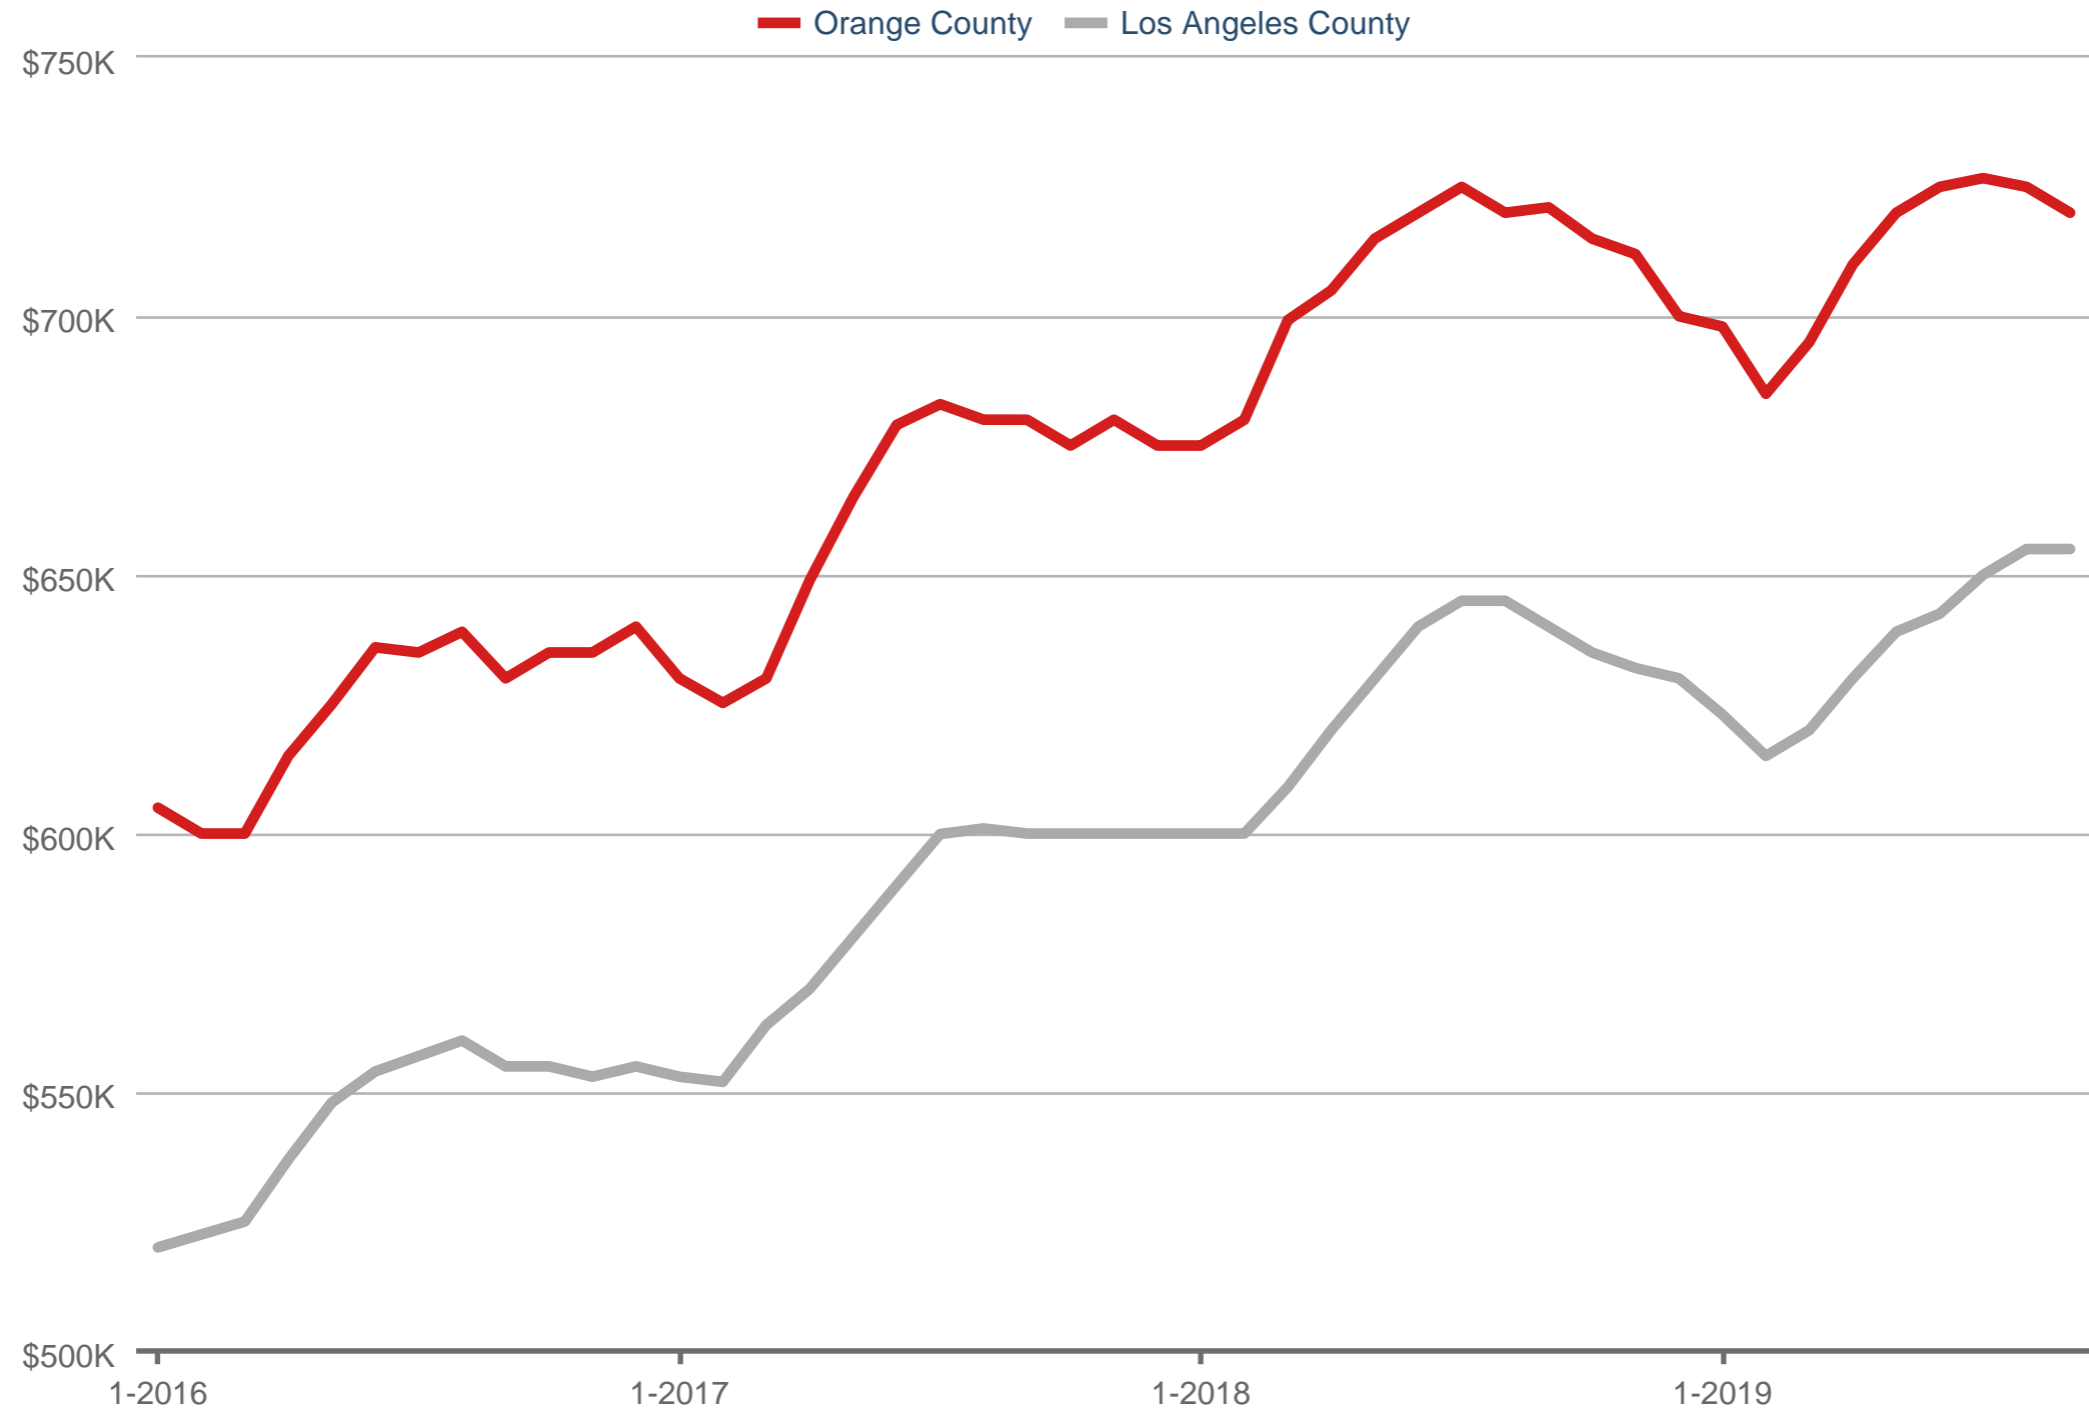

### Median Sales Price

Orange County & Los Angeles County

Each data point is three months of activity. Data is from October 22, 2019.